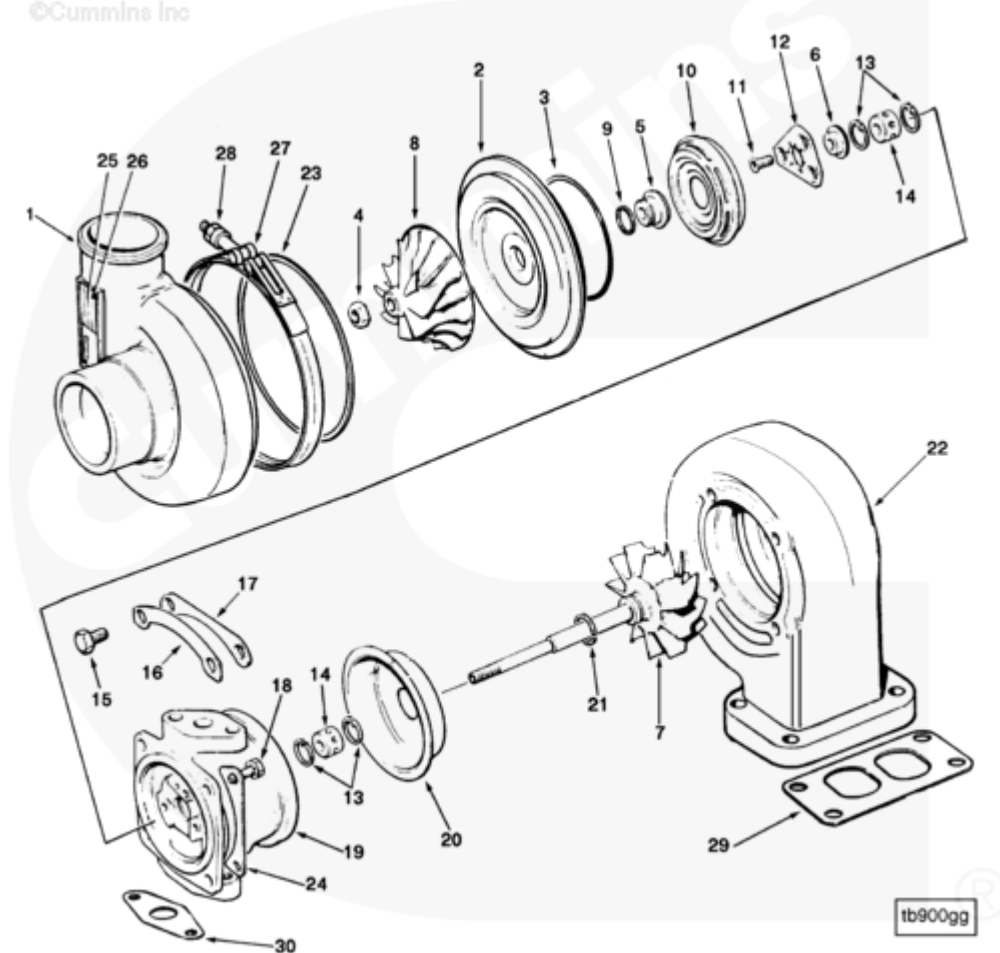

SMALL | MEDIUM | LARGE

Cart	Ref No	Part Number	Part Description	Required	Remarks
View My Cart					
		PP97290-02	Turbocharger		

					Engine Family: C Series
					Turbocharger Location: HMFO
					Base ID17 Turbocharger:
					3535749
					Turbocharger Type: Non-
					wastegate
					Turbo Model: H1E
					Compressor Angle (shipping
					deg): 240
					Turbine Angle (deg): 0
					Structure Code: 02 EBM
					Engine Cylinders: 6
					Engine Aspiration: Charge
					Air Cooled.
		3537786	Turbocharger	1	
		3535749	Turbocharger	1	
	1	3528382	Compressor Housing	1	
<input type="checkbox"/>	2	3522801	Turbocharger Diffuser	1	
<input type="checkbox"/>	3	3502449	Rectangular Ring Seal	1	
<input type="checkbox"/>	4	3596402	Lock Nut	1	
<input type="checkbox"/>	5	3503662	Oil Slinger	1	
<input type="checkbox"/>	6	3518980	Thrust Collar	1	
<input type="checkbox"/>	7	3522880	Shaft And Wheel	1	
<input type="checkbox"/>	8	3599642	Turbocharger Compressor Impeller	1	
<input type="checkbox"/>	9	3758848	Split Ring Seal	1	
<input type="checkbox"/>	10	3503668	Oil Baffle	1	
<input type="checkbox"/>	11	3503347	Flat Head Cap Screw	3	
<input type="checkbox"/>	12	3525739	Turbocharger Thrust Bearing	1	
<input type="checkbox"/>	13	3762259	Retaining Ring	4	
<input type="checkbox"/>	14	3503100	Turbocharger Bearing	2	